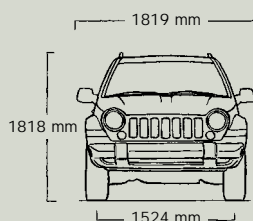

**Steering — All Models**

Type	Power assisted rack-and-pinion steering
Overall ratio	18.2:1
Gearing	3.46 turns lock to lock
Turning Diameter (m)	12

**Brakes — All Models**

Disc	
— Front (mm)	288x28 ventilated
— Rear	284x12 solid disc
Calipers	
— Front (mm)	66 diameter single piston sliding
— Rear	48 diameter single piston