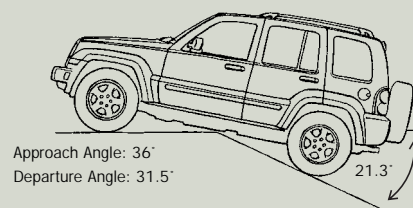

**Steering — All Models**

Type	Power assisted rack-and-pinion steering
Overall ratio	18.2:1
Gearing	3.46 turns lock to lock
Turning Diameter (m)	12

**Brakes — All Models**

Disc	
— Front (mm)	288x28 ventilated
— Rear	284x12 solid disc
Calipers	
— Front (mm)	66 diameter single piston sliding
— Rear	48 diameter single piston