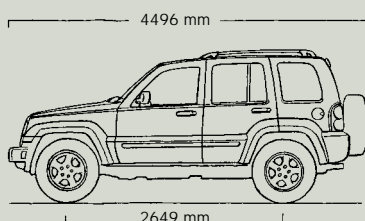

**Steering — All Models**

Type	Power assisted rack-and-pinion steering
Overall ratio	18.2:1
Gearing	3.46 turns lock to lock
Turning Diameter (m)	12

**Brakes — All Models**

Disc	
— Front (mm)	288x28 ventilated
— Rear	284x12 solid disc
Calipers	
— Front (mm)	66 diameter single piston sliding
— Rear	48 diameter single piston